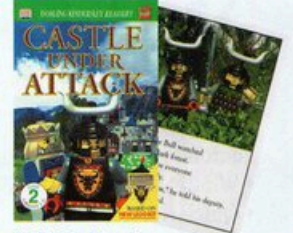

#B5460 Castle Under Attack
Level 2 - Beginning to Read Alone